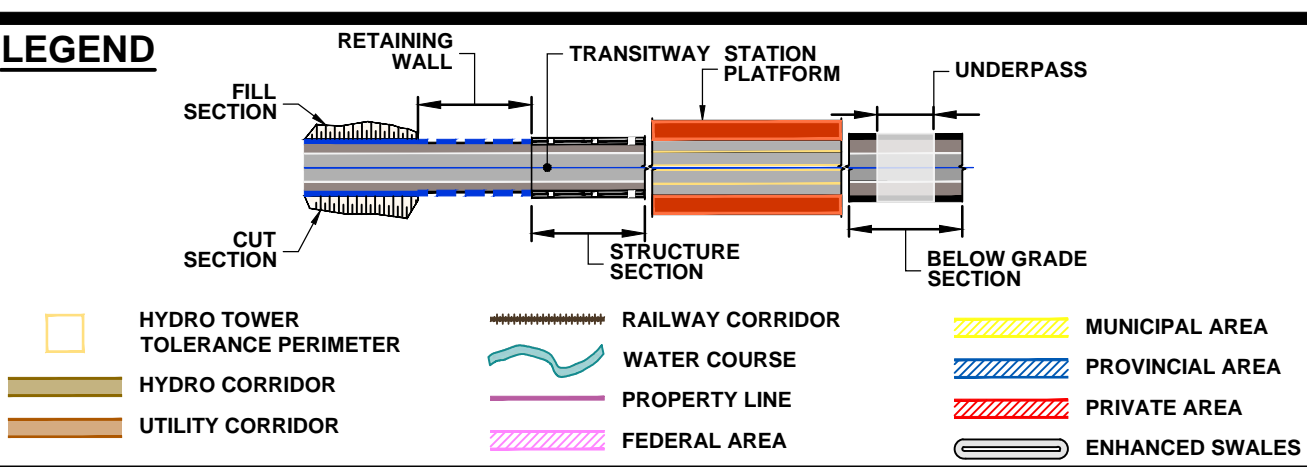

DRAWING NAME: J:\TOR\16234 ON-MTO 407 TRANSITWAY WC TO BRANTTIS General\03 - Drawings\8 - Property\Plates\407 TW4-Plate 14.dwg
CREATED: Nov 27, 2019 5:48pm
MODIFIED:

407 TRANSITWAY
WEST OF BRANT STREET TO WEST OF HURONTARIO STREET
G.W.P. 16-20003, CA 2016-E-0038
PROPERTY PLAN
STA. 20+400 TO STA. 21+020

PLATE
14
DATE
11/20/2019