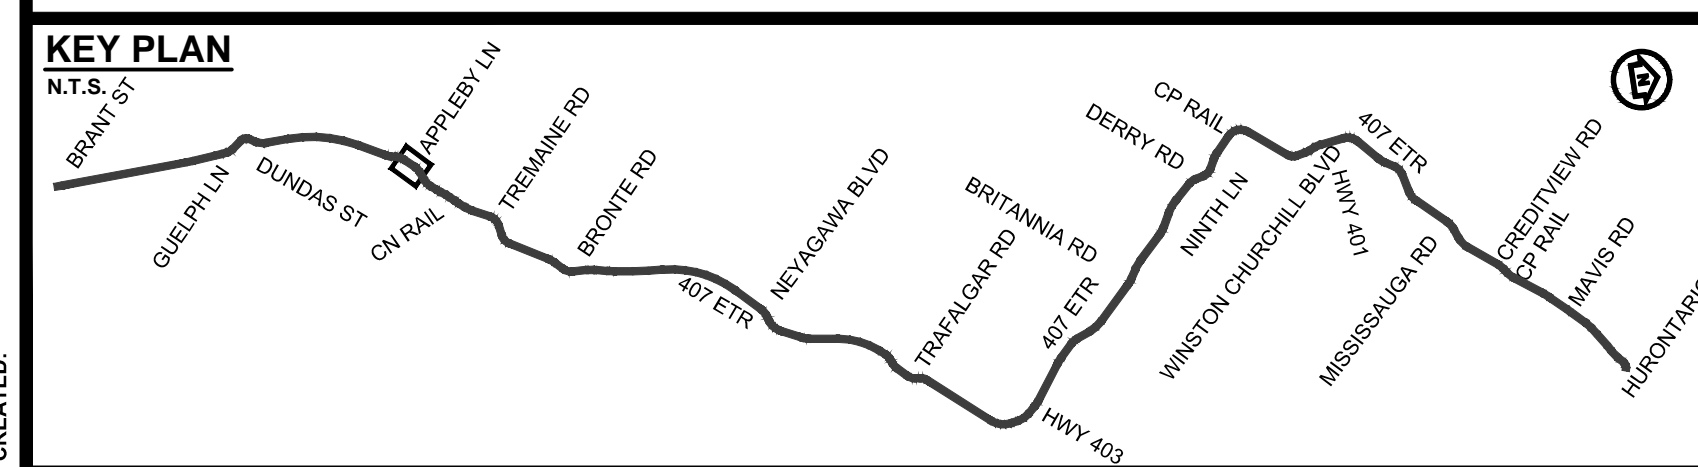

DRAWING NAME: J:\TOR\16234 ON-MTO 407 TRANSITWAY WC TO BRANTTIS General\03 - Drawings\8 - Property\Plates\407 TW4-Plate 14.dwg
CREATED: Nov 27, 2019 5:48pm
MODIFIED:

407 TRANSITWAY
WEST OF BRANT STREET TO WEST OF HURONTARIO STREET
G.W.P. 16-20003, CA 2016-E-0038
PROPERTY PLAN
STA. 20+400 TO STA. 21+020

PLATE
14
DATE
11/20/2019